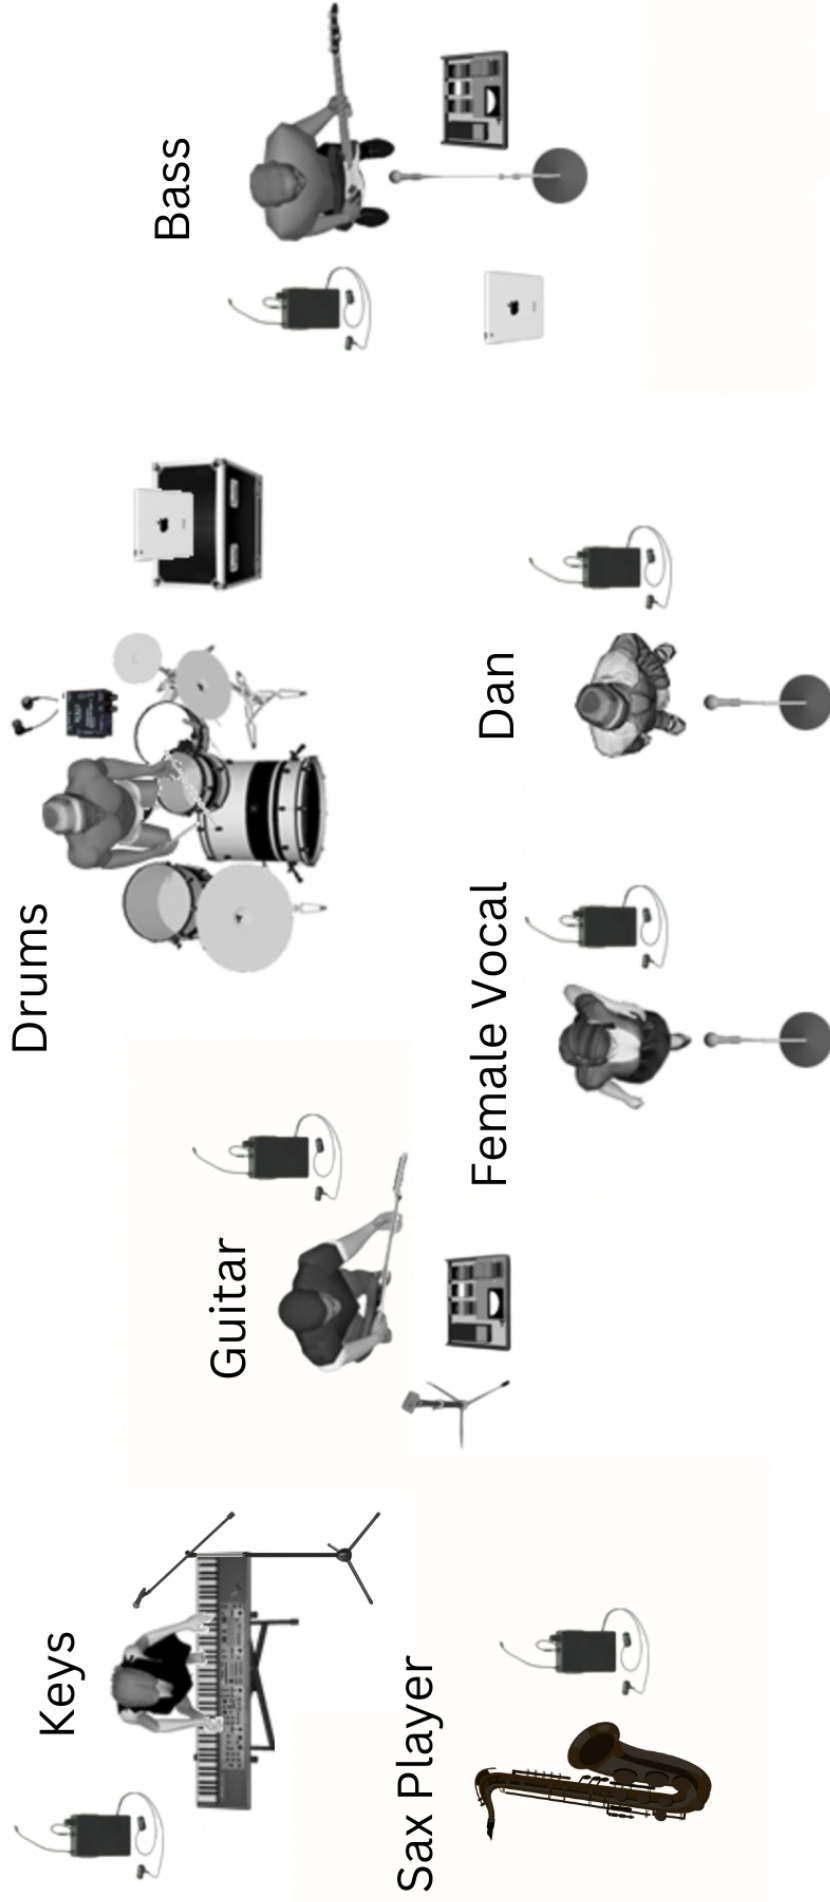

AUDIO RIOT STAGE PLOT 7-PIECE

1. Kick
 2. Snare
 3. Rack Tom
 4. Floor Tom
 5. DJ (if applies)
 6. Bass (Direct)
 7. Guitar (Direct)
 8. Keys (Direct)
 9. Tracks (Mono)
 10. Dan Vocals
 11. Gillian Vocals
 12. Keys Vocals
 13. Talkback Mic
 14. Saxophone
 15. Open
 16. Bass Vocals
 17. Open L
 18. Open R
- Audio Riot will control their own IEM mixes.**
The band is entirely in-ears unless otherwise specified.
- Please contact us if you have any questions.**
Contact@AudioRiotMusic.com