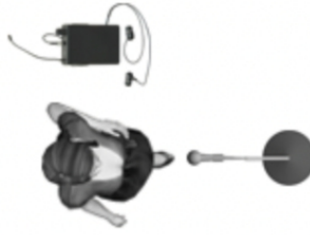

# AUDIO RIOT STAGE PLOT 8-PIECE

Keys

Drums

Trumpet

Sax

Guitar

Female Vocal

Dan

Bass

1. Kick

2. Snare

3. Rack Tom

4. Floor Tom

5. DJ (if applies)

6. Bass (Direct)

7. Guitar (Direct)