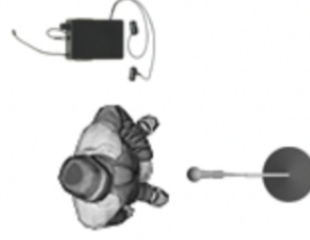

# AUDIO RIOT STAGE PLOT 8-PIECE

Keys

Drums

Trumpet

Sax

Guitar

Female Vocal

Dan

Bass

1. Kick

2. Snare

3. Rack Tom

4. Floor Tom

5. DJ (if applies)

6. Bass (Direct)

7. Guitar (Direct)

8. Keys (Direct)

9. Tracks (Mono)

10. Dan Vocals

11. Gillian Vocals

12. Keys Vocals

13. Talkback Mic

14. Saxophone

15. Trumpet